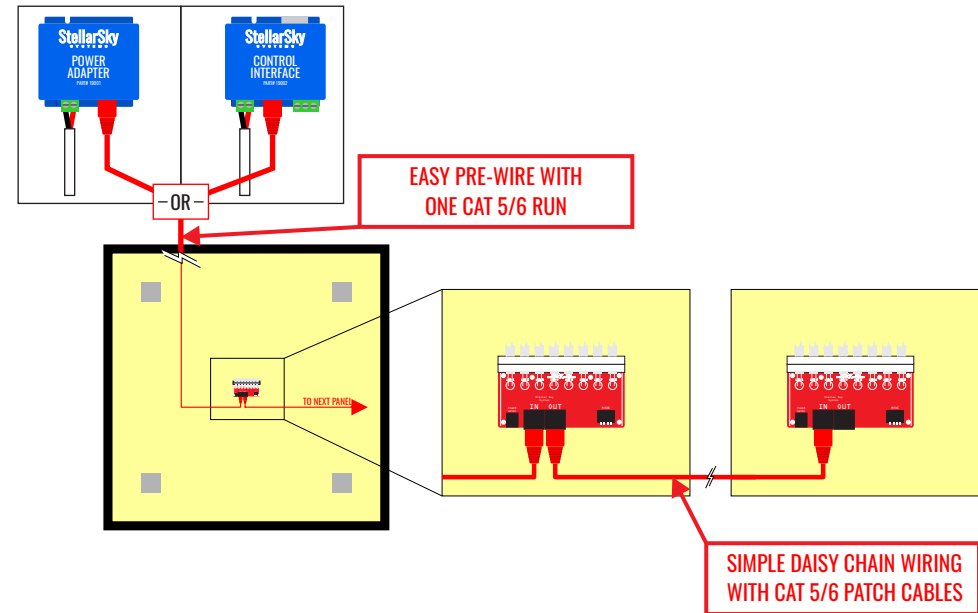

StellarSky Star Panels

TECHNICAL
SPECIFICATION

StellarSky
SYSTEMS

StellarSky Star Panels are functional acoustical panels with decorative fiber optic stars that simulate the night sky in any space. Our leading edge technology makes controlling your experience easy with a compatible app and integration with home automation systems. StellarSky Star Panels are ideal for commercial & residential installations. Popular applications include commercial and residential theaters, restaurants, night clubs, casinos, spas & salons, boardrooms, hospices & cancer centers, media/game rooms, children's rooms, bath areas, pool houses and outdoor covered living spaces.

Specifications

Input Power, Connector	DC 12V @ 300mA, StellarSkySystem RJ45 or Barrel Jack
Operating Temp.	0°C ~ 85°C
Operating Humidity	5 ~ 65% RH
Communication Standard	StellarSkySystem, Control Interface required for RS232
Output , Connector	StellarSkySystem w/ Power, RJ45
Size	Standard Sizes listed, Custom Available
Stars (points of light)	7-10 per sq. foot, Custom Available